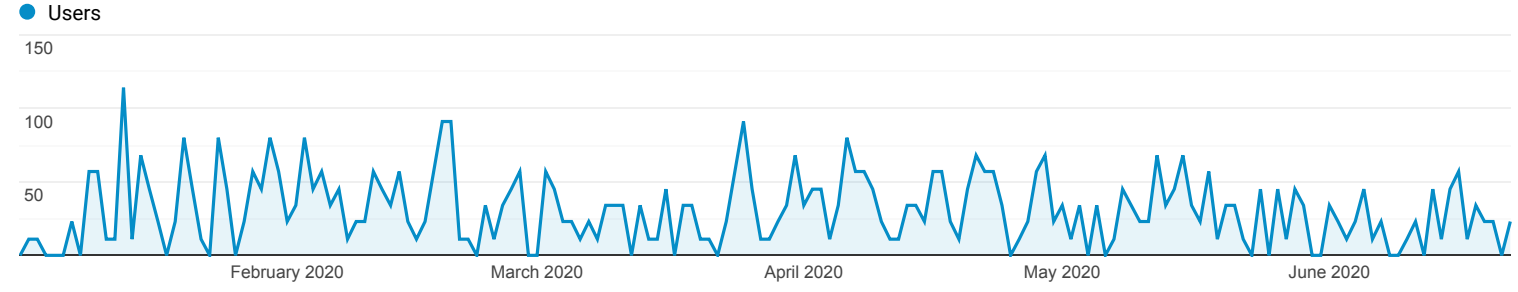

Audience Overview

ARES
0.21% Users

1 Jan 2020 - 22 Jun 2020

Overview

Users
ARES
4,838

New Users
ARES
2,237

Sessions
ARES
5,543

Number of Sessions per User
ARES
1.15

Page Views
ARES
39,934

Pages/Session
ARES
7.20

Avg. Session Duration
ARES
00:08:46

Bounce Rate
ARES
25.20%

■ Returning Visitor ■ New Visitor

Language	Users	% Users
1. it-it	3,952	81.52%
2. it	750	15.47%
3. en-us	102	2.10%
4. en-gb	11	0.23%
5. fr	11	0.23%
6. it-fr	11	0.23%
7. it-sm	11	0.23%