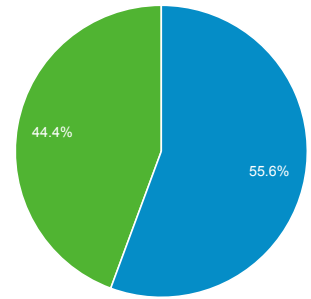

Audience Overview

ARES
0.21% Users

1 Jan 2020 - 22 Jun 2020

Overview

Users
ARES
4,838

New Users
ARES
2,237

Sessions
ARES
5,543

Number of Sessions per User
ARES
1.15

Page Views
ARES
39,934

Pages/Session
ARES
7.20

Avg. Session Duration
ARES
00:08:46

Bounce Rate
ARES
25.20%

■ Returning Visitor ■ New Visitor

Language	Users	% Users
1. it-it	3,952	81.52%
2. it	750	15.47%
3. en-us	102	2.10%
4. en-gb	11	0.23%
5. fr	11	0.23%
6. it-fr	11	0.23%
7. it-sm	11	0.23%